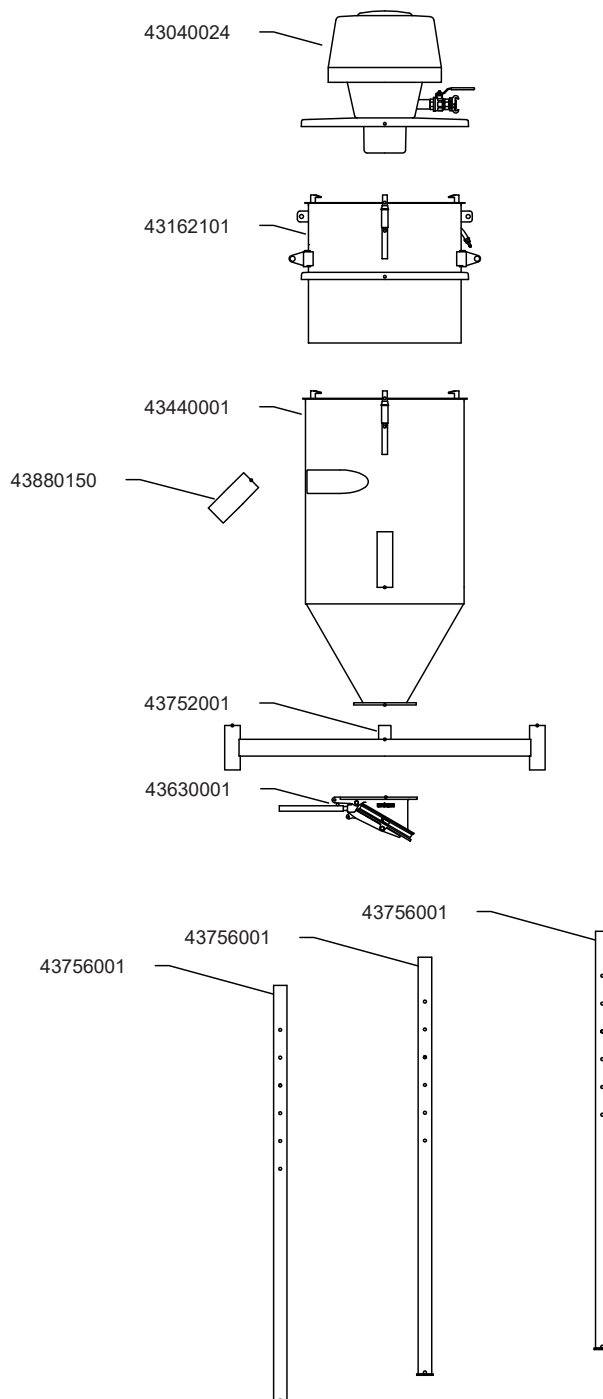

# Table of contents

1 Model Specification .....	4
2 Spare Parts .....	5

## 1 Model Specification

**Description:** 600A - NE76, S200 w/original Vyon F

**Model:** 42160081

Code No.	Description	Qty.
43040024	NE76, S200 w/1 q.coupl	1
43162101	NCF3.15-I S200 Vyon F	1
43440001	Silo S200 f/leg w/ih d76	1
43752001	Triangular frame f/silo S200	1
43756001	Leg straight L=1500mm	3
43630001	Discharge valve manual	1
43880150	Hose joint d76 conical	1

## 2 Spare Parts

---

**42160081**

---

MAX 8 bar

S 235JR (S t37.2)

43040024

MAX 8 bar

S 235JR (S t37.2)

---

**43162101**

---

S 235J R (S t37.2)

---

**43440001**

---