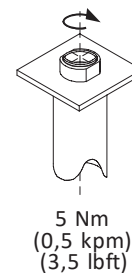

MAX 8 bar

S 235JR (S t37.2)

43162101