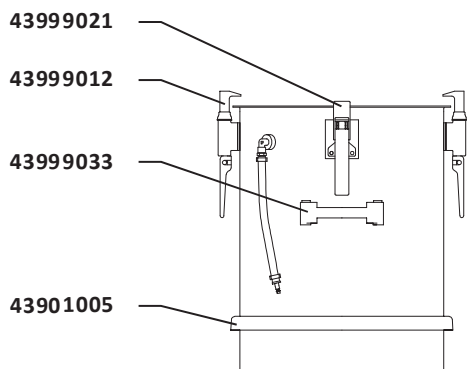

## 1 Model Specification

**Description:** 600A - NE76, S200 w/original Vyon F

**Model:** 42160081

Code No.	Description	Qty.
43040024	NE76, S200 w/1 q.coupl	1
43162101	NCF3.15-I S200 Vyon F	1
43440001	Silo S200 f/leg w/ih d76	1
43752001	Triangular frame f/silo S200	1
43756001	Leg straight L=1500mm	3
43630001	Discharge valve manual	1
43880150	Hose joint d76 conical	1

## 2 Spare Parts

---

**42160081**

---

MAX 8 bar

S 235JR (S t37.2)

43040024

MAX 8 bar

S 235JR (S t37.2)

---

**43162101**

---

S 235J R (S t37.2)

---

**43440001**

---