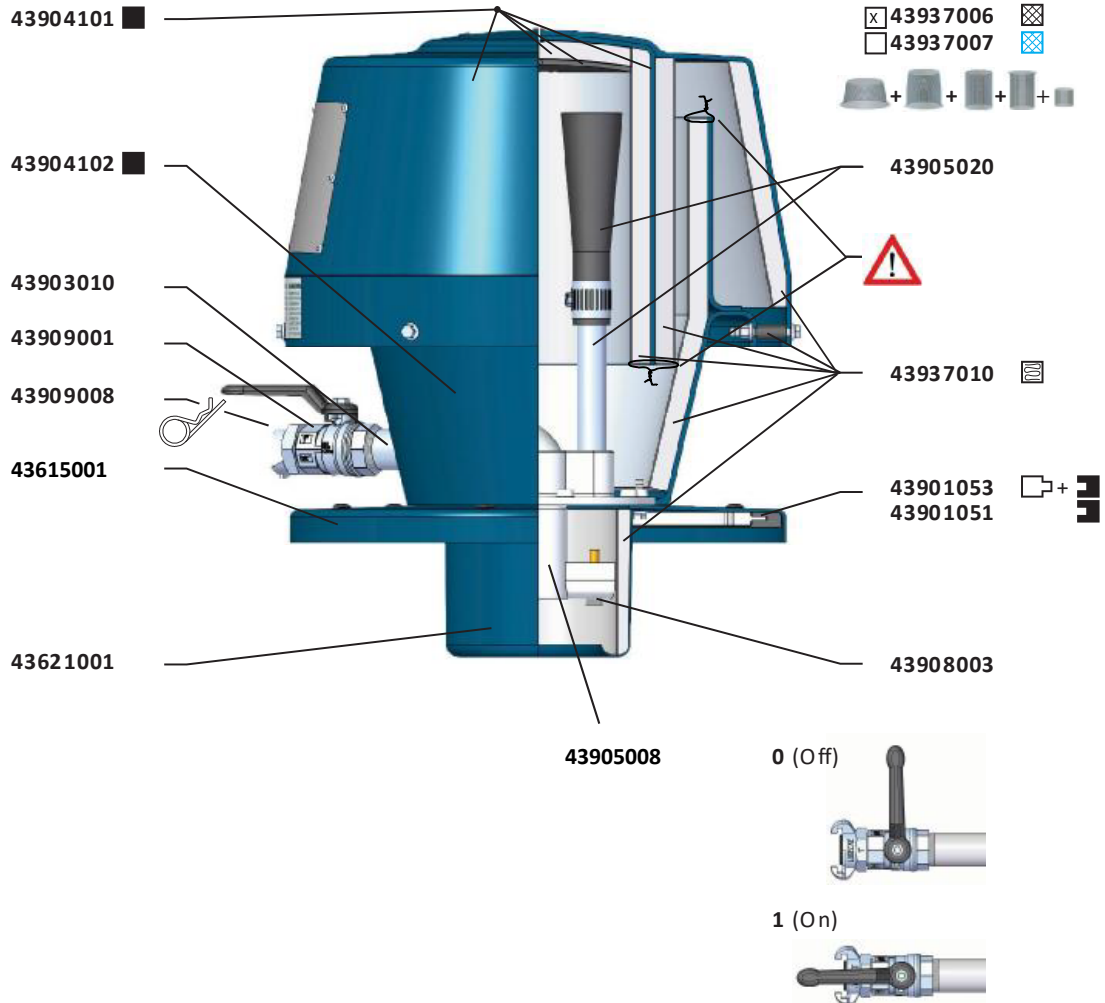

## 1 Model Specification

**Description:** 600A - NE76, S200 w/original Vyon F

**Model:** 42160081

Code No.	Description	Qty.
43040024	NE76, S200 w/1 q.coupl	1
43162101	NCF3.15-I S200 Vyon F	1
43440001	Silo S200 f/leg w/ih d76	1
43752001	Triangular frame f/silo S200	1
43756001	Leg straight L=1500mm	3
43630001	Discharge valve manual	1
43880150	Hose joint d76 conical	1

## 2 Spare Parts

---

**42160081**

---

MAX 8 bar

S 235JR (S t37.2)

43040024

MAX 8 bar

S 235JR (S t37.2)

---

**43162101**

---

S 235J R (S t37.2)

---

**43440001**

---

MAX 1.5 bar

---

**43630001**

---

***Nederman***

[www.nederman.com](http://www.nederman.com)