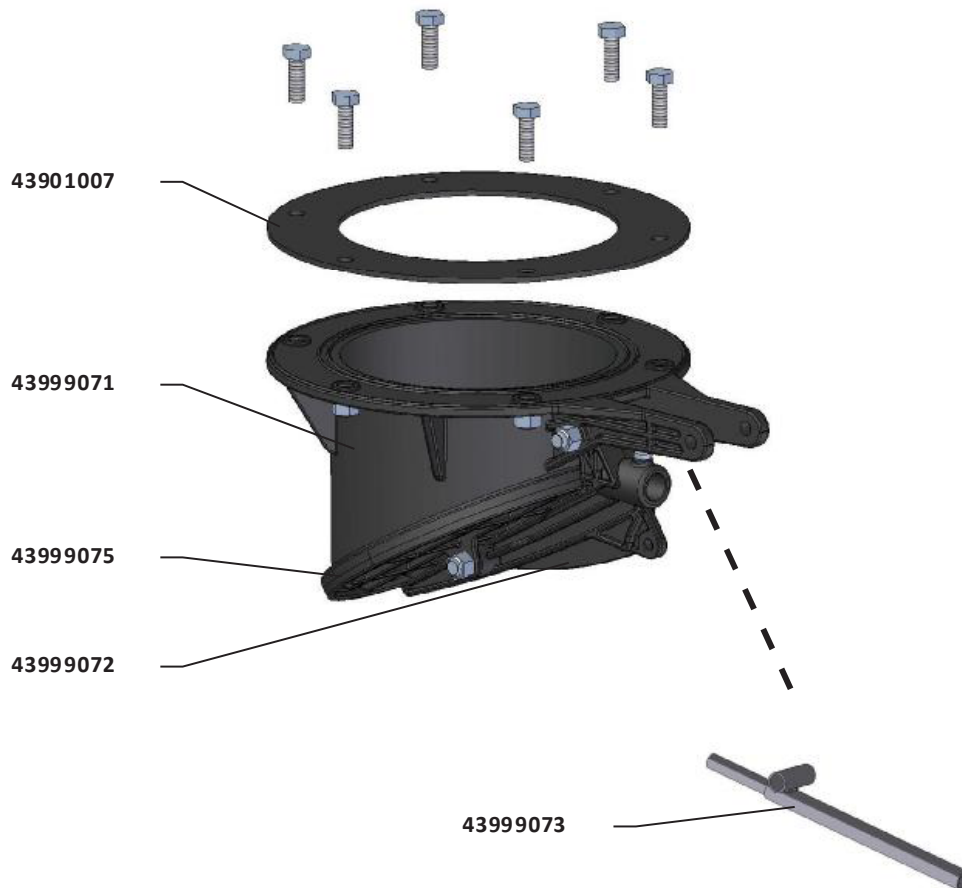

MAX 1.5 bar

43630001