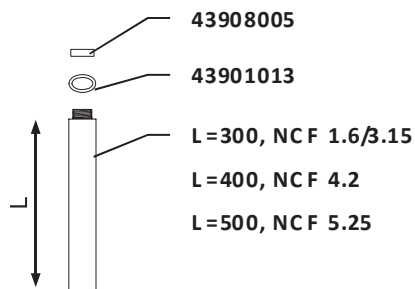

## 1 Model Specification

**Description:** 600A - NE76, S200 w/original Vyon F

**Model:** 42160081

Code No.	Description	Qty.
43040024	NE76, S200 w/1 q.coupl	1
43162101	NCF3.15-I S200 Vyon F	1
43440001	Silo S200 f/leg w/ih d76	1
43752001	Triangular frame f/silo S200	1
43756001	Leg straight L=1500mm	3
43630001	Discharge valve manual	1
43880150	Hose joint d76 conical	1

## 2 Spare Parts

---

**42160081**

---

MAX 8 bar

S 235JR (S t37.2)

43040024

MAX 8 bar

S 235JR (S t37.2)

---

**43162101**

---

S 235J R (S t37.2)

---

**43440001**

---