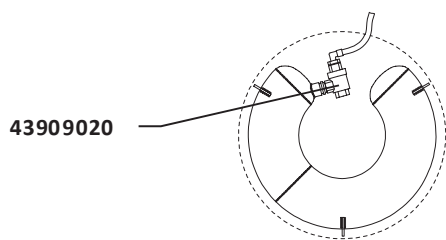

## 1 Model Specification

**Description:** 600A - NE76, S200 w/original Vyon F

**Model:** 42160081

Code No.	Description	Qty.
43040024	NE76, S200 w/1 q.coupl	1
43162101	NCF3.15-I S200 Vyon F	1
43440001	Silo S200 f/leg w/ih d76	1
43752001	Triangular frame f/silo S200	1
43756001	Leg straight L=1500mm	3
43630001	Discharge valve manual	1
43880150	Hose joint d76 conical	1

## 2 Spare Parts

---

**42160081**

---

MAX 8 bar

S 235JR (S t37.2)

43040024

MAX 8 bar

S 235JR (S t37.2)

---

**43162101**

---

S 235J R (S t37.2)

---

**43440001**

---