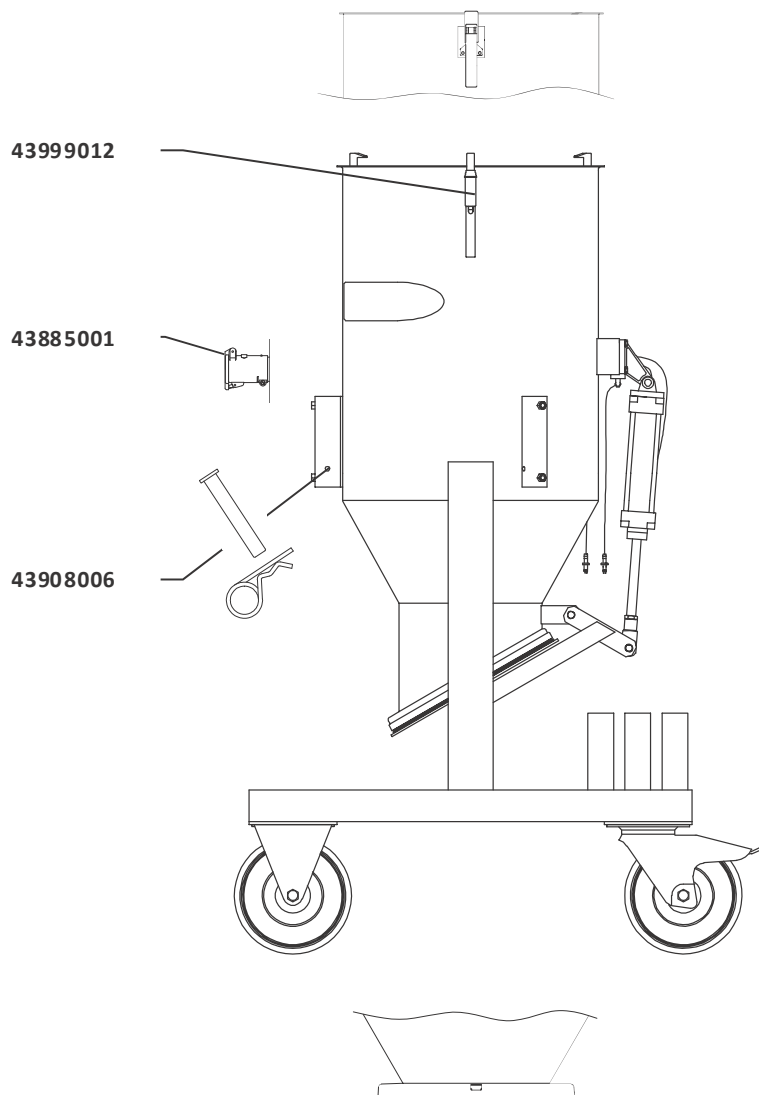

## 1 Model Specification

**Description:** 600A - NE76, S200 w/original Vyon F

**Model:** 42160081

Code No.	Description	Qty.
43040024	NE76, S200 w/1 q.coupl	1
43162101	NCF3.15-I S200 Vyon F	1
43440001	Silo S200 f/leg w/ih d76	1
43752001	Triangular frame f/silo S200	1
43756001	Leg straight L=1500mm	3
43630001	Discharge valve manual	1
43880150	Hose joint d76 conical	1

## 2 Spare Parts

---

**42160081**

---

MAX 8 bar

S 235JR (S t37.2)

43040024

MAX 8 bar

S 235JR (S t37.2)

---

**43162101**

---

S 235J R (S t37.2)

---

**43440001**

---

MAX 1.5 bar

---

**43630001**

---

***Nederman***

[www.nederman.com](http://www.nederman.com)