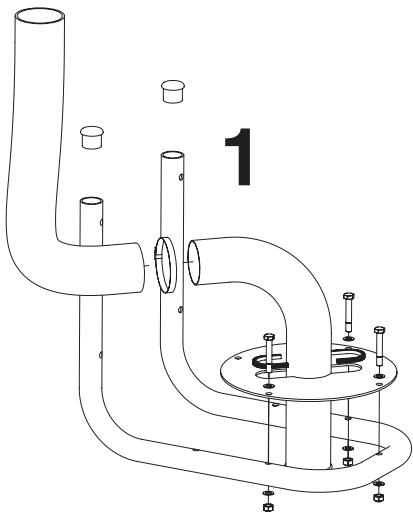

MOUNTING INSTRUCTION

Wall Bracket for Power Box

No. 14898001

Mounting examples