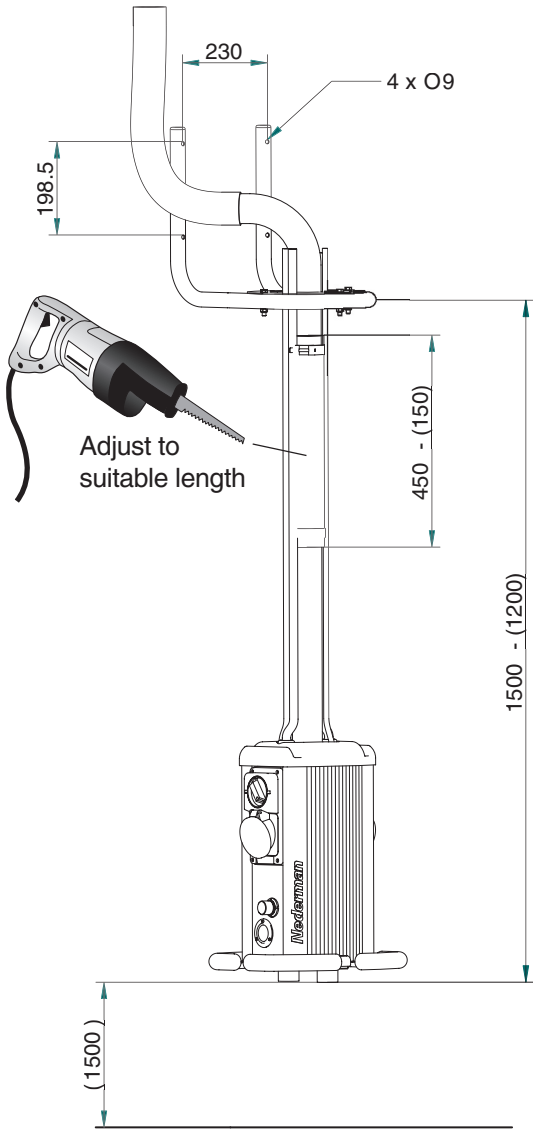

MOUNTING INSTRUCTION

Wall Bracket for Power Box

No. 14898001

Mounting examples