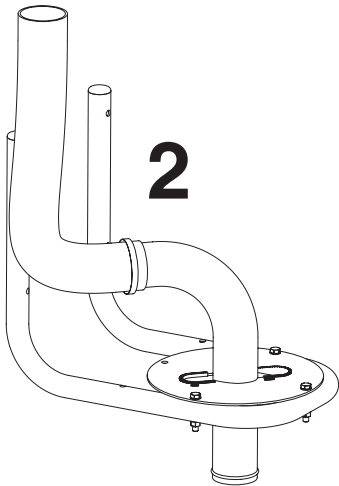

MOUNTING INSTRUCTION

Wall Bracket for Power Box

No. 14898001

Mounting examples